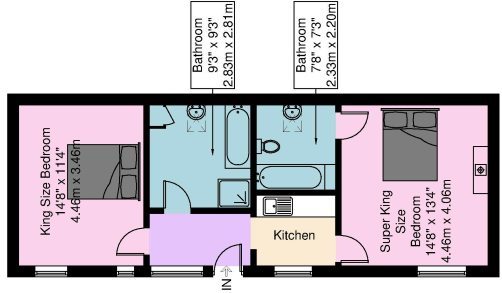

The Barn

Approximate Gross Internal Area = 820.4 sq m / 8830 sq ft

The Wedding Barn

The Cottage