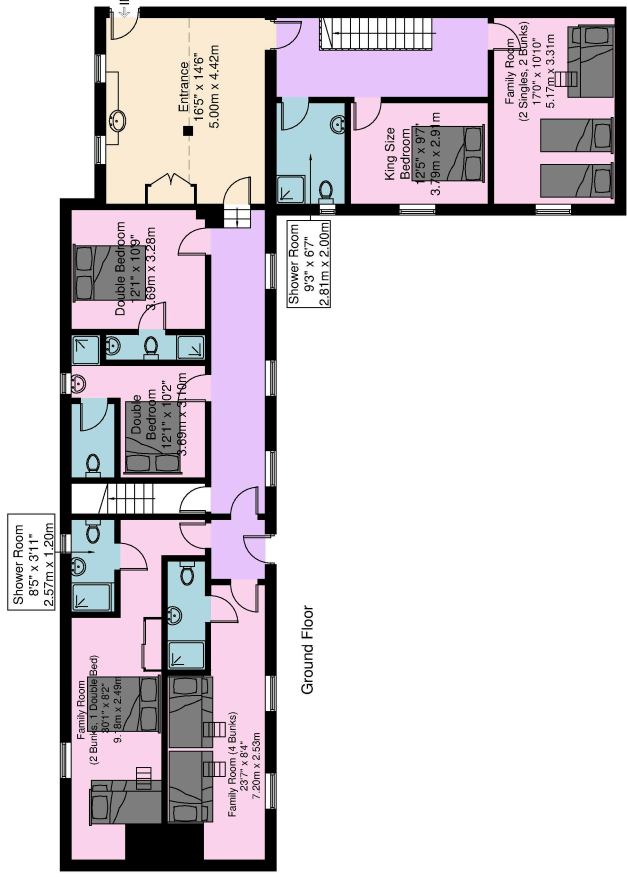

The Barn

Approximate Gross Internal Area = 820.4 sq m / 8830 sq ft

The Wedding Barn

The Cottage