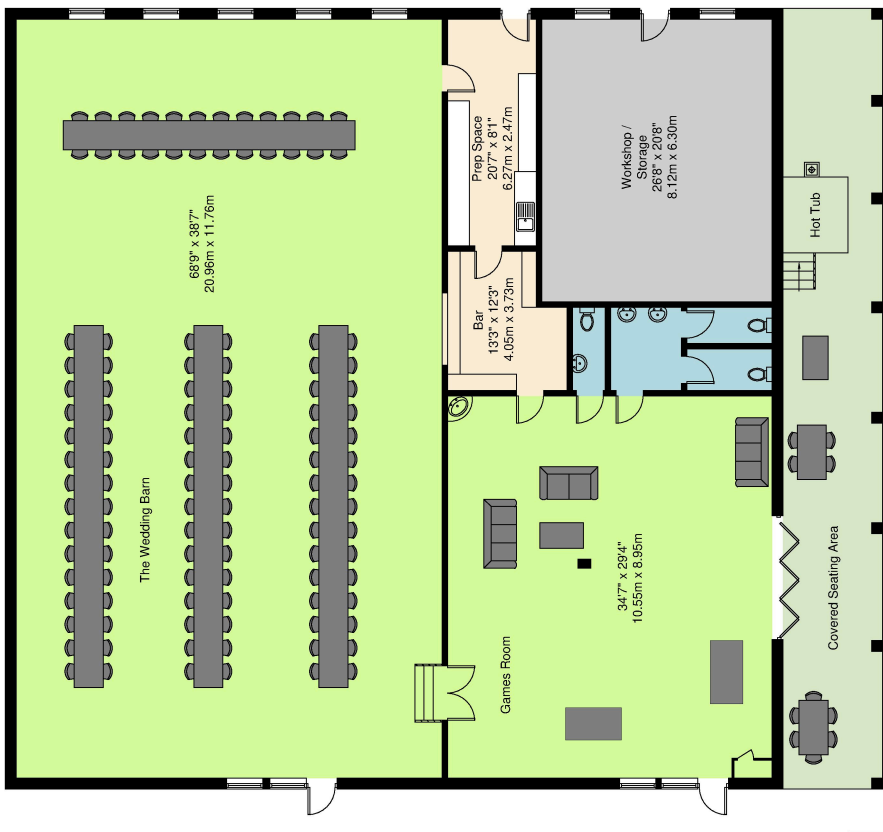

The Barn

Approximate Gross Internal Area = 820.4 sq m / 8830 sq ft

The Wedding Barn

The Cottage